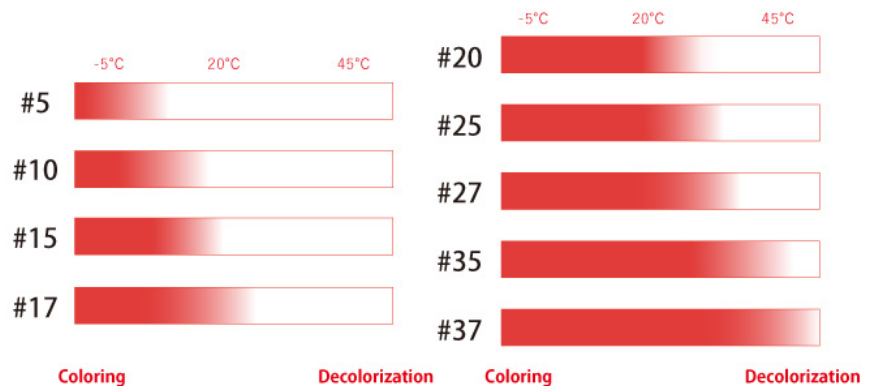

**Select your  
favorite color**

11 available colors.

**Select  
temperature  
type**

9 Temp. Types available.

**You can  
make it color  
to another color**

By combining with other  
More diverse color changes  
It can be expressed.

**You can freely combine them to suit your needs.**

See our website.

You can freely combine them to suit your needs.

Chromicolor (11 colors in total)

Select your favorite color

From 11 colors in total  
You can choose.

Select temperature type

From all 9 types  
You can choose.

With "Chromicolor PP/PE Conc. BW Grade", 11 basic colors can be premixed for Color to Another Color effect. So, there are 121 color combinations.

Basic color (11 colors in total)